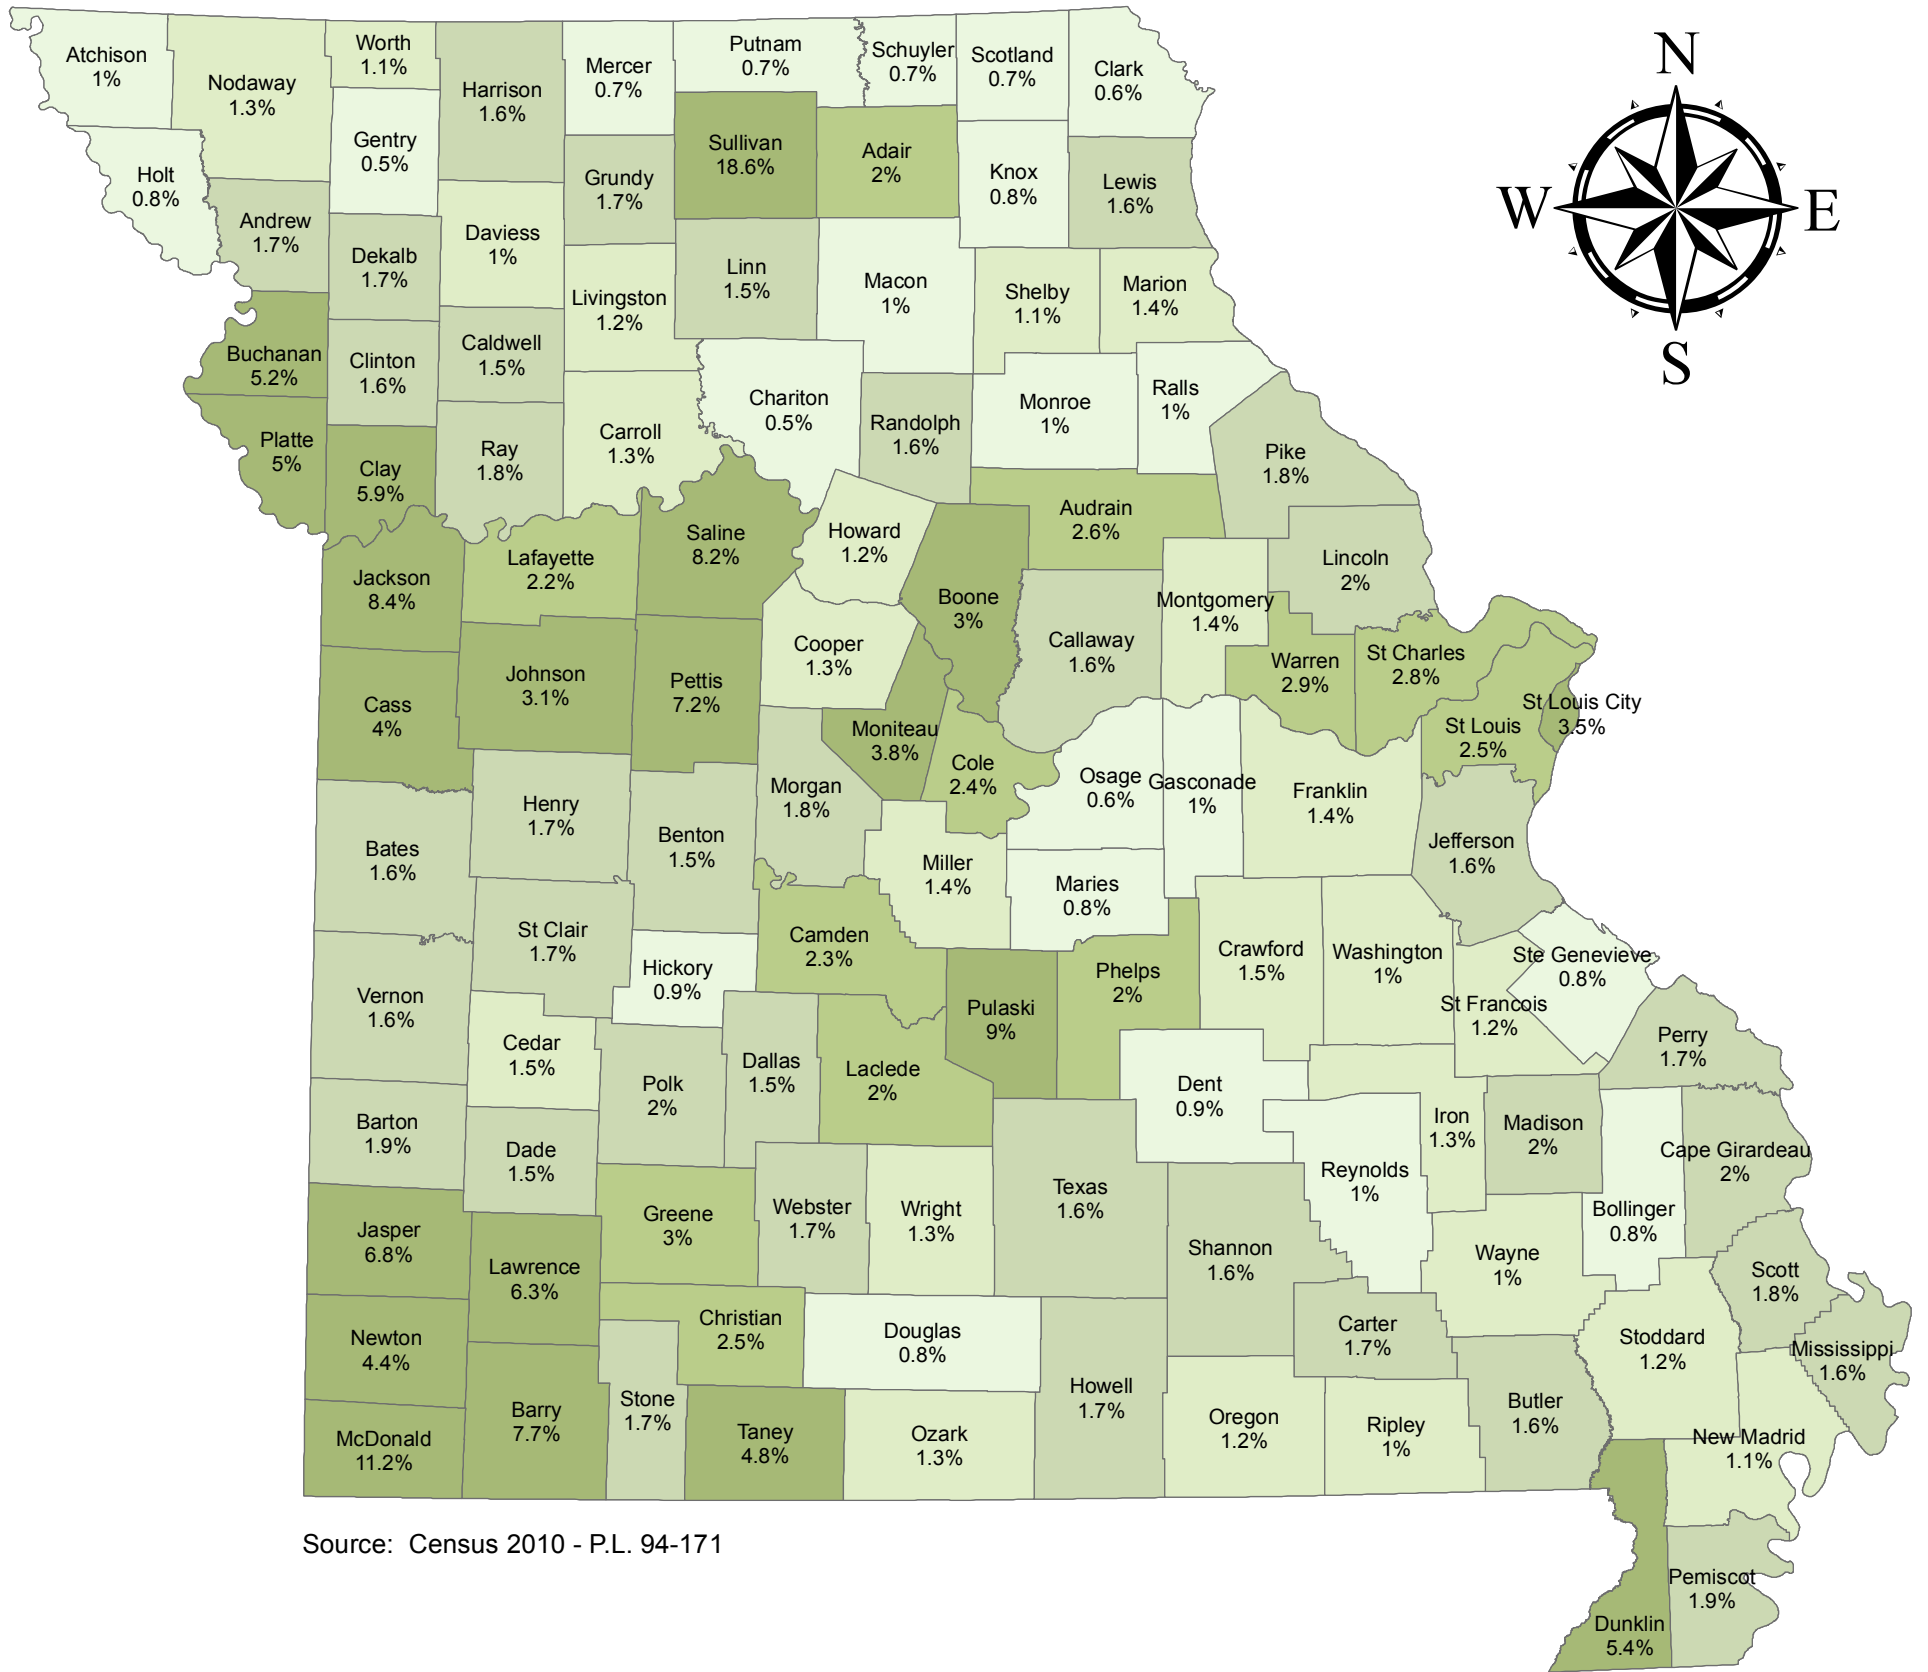

Missouri

Percent Hispanic or Latino (of any race)

County Population 2010

Source: Census 2010 - P.L. 94-171

Legend

% Hispanic or Latino Population

- 0% to 1%
- 1% to 1.5%
- 1.6% to 2%
- 2.1% to 3%
- 3.1% to 19%