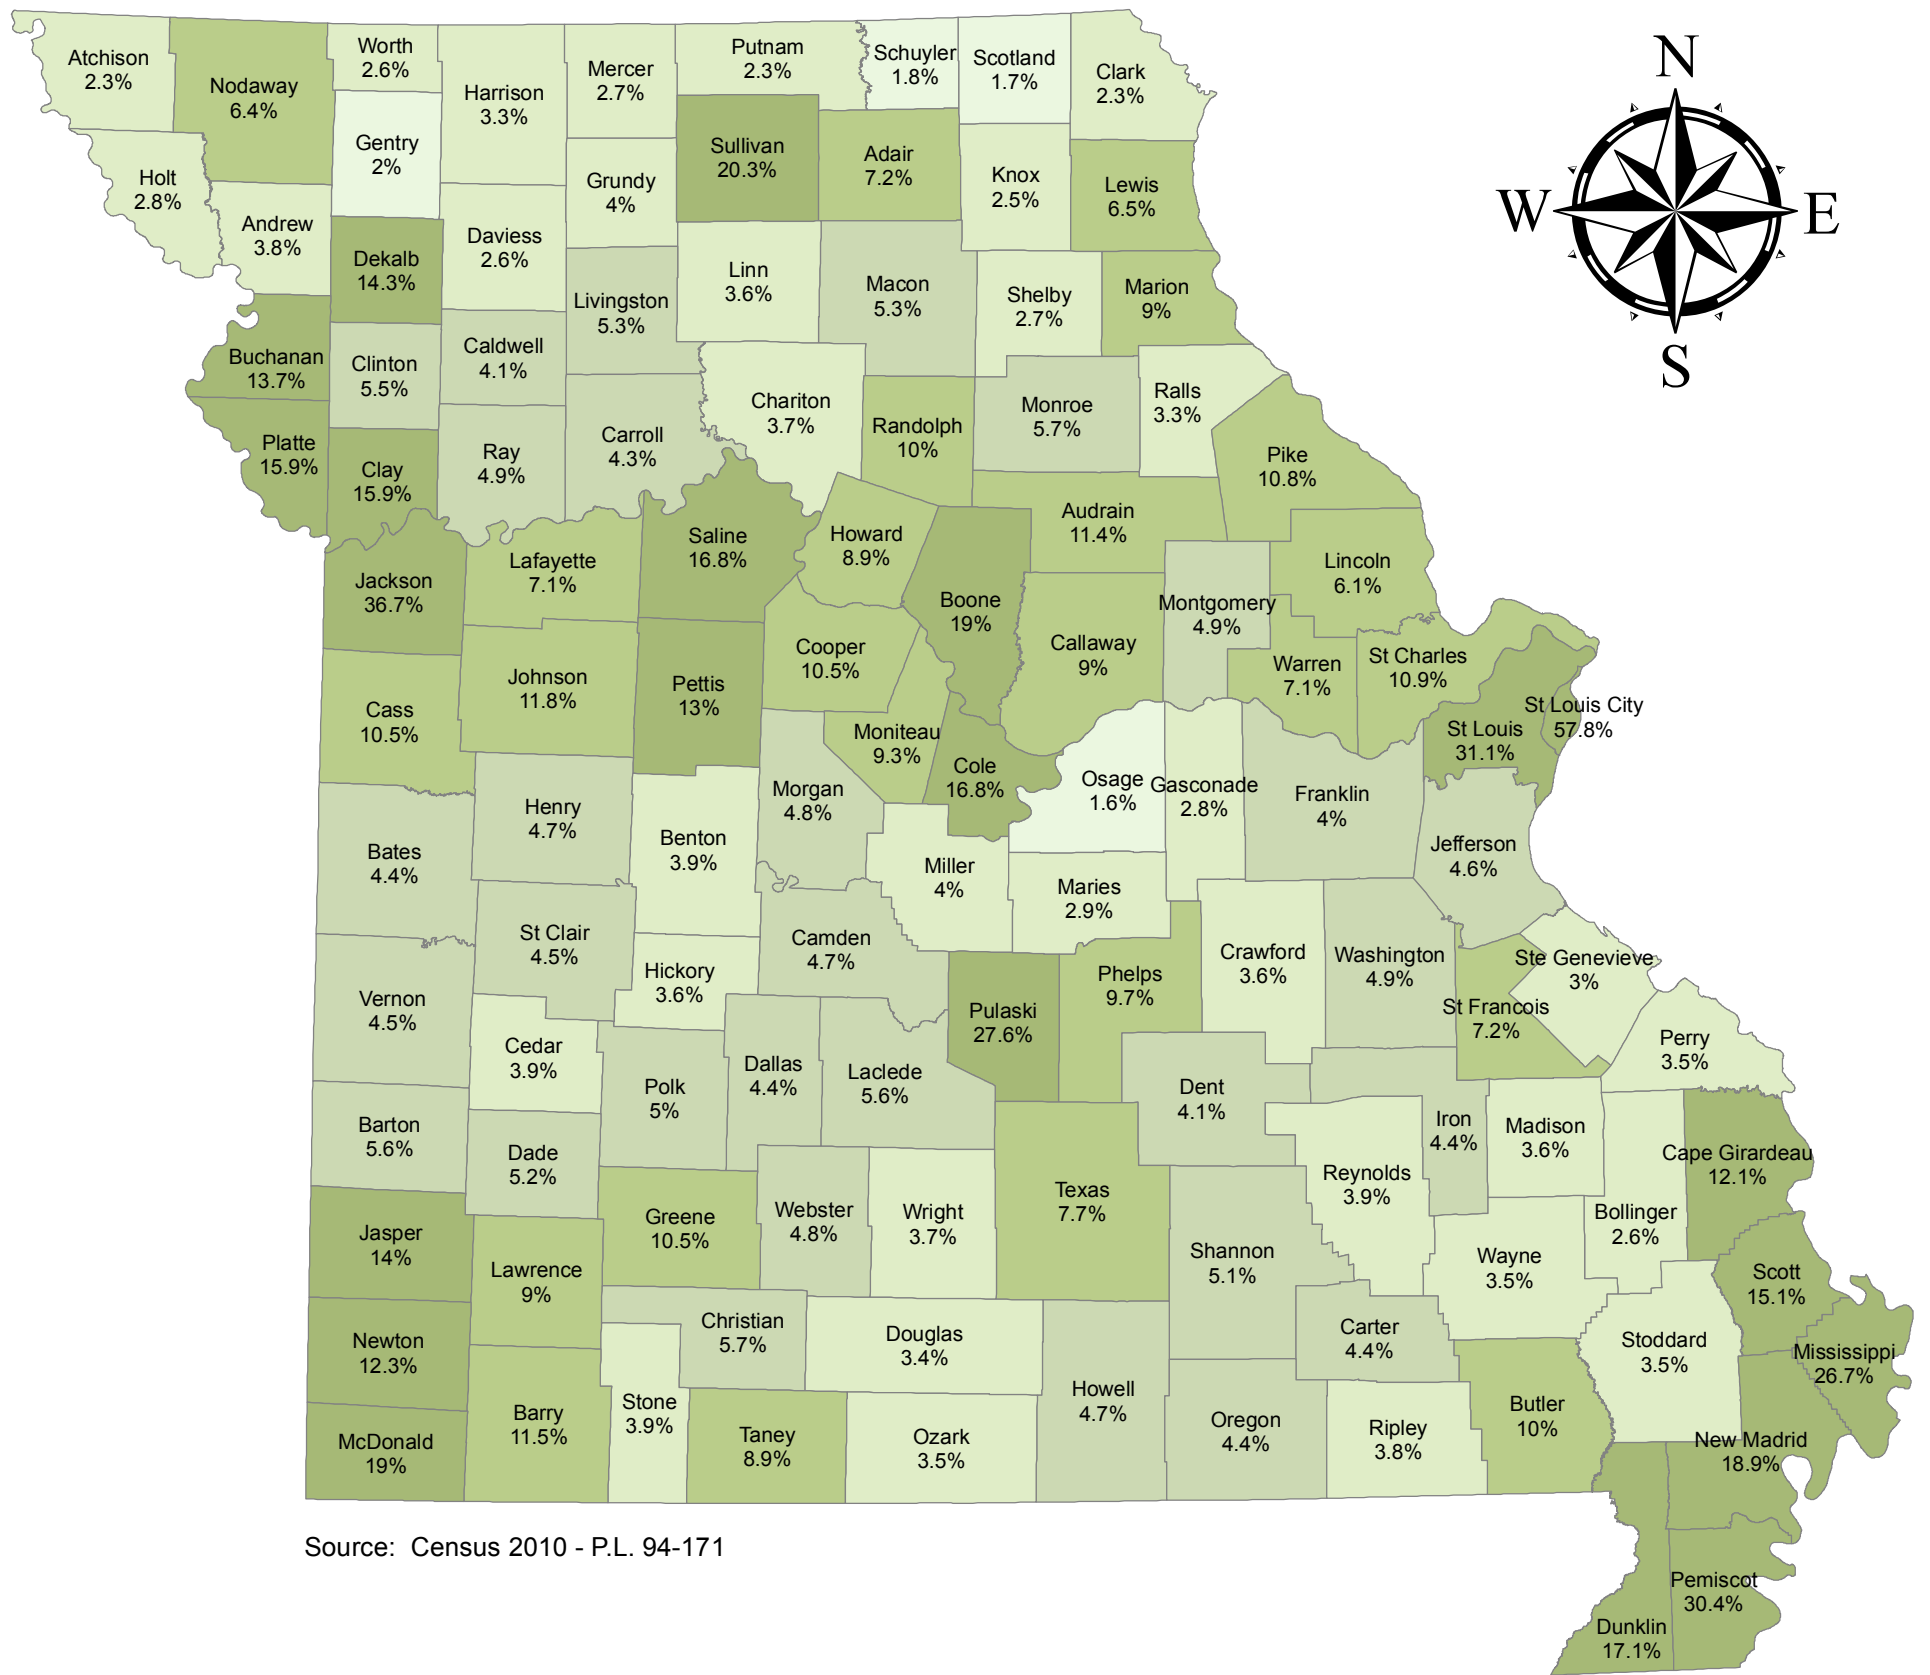

Missouri

Percent Total Minority County Population 2010

Source: Census 2010 - P.L. 94-171

Legend

Total Minority Population 2010

- 0% to 2%
- 2.1% to 4%
- 4.1% to 6%
- 6.1% to 12%
- 12.1% to 60%

Prepared By Missouri Office of Administration
Division of Budget and Planning 3/3/2011