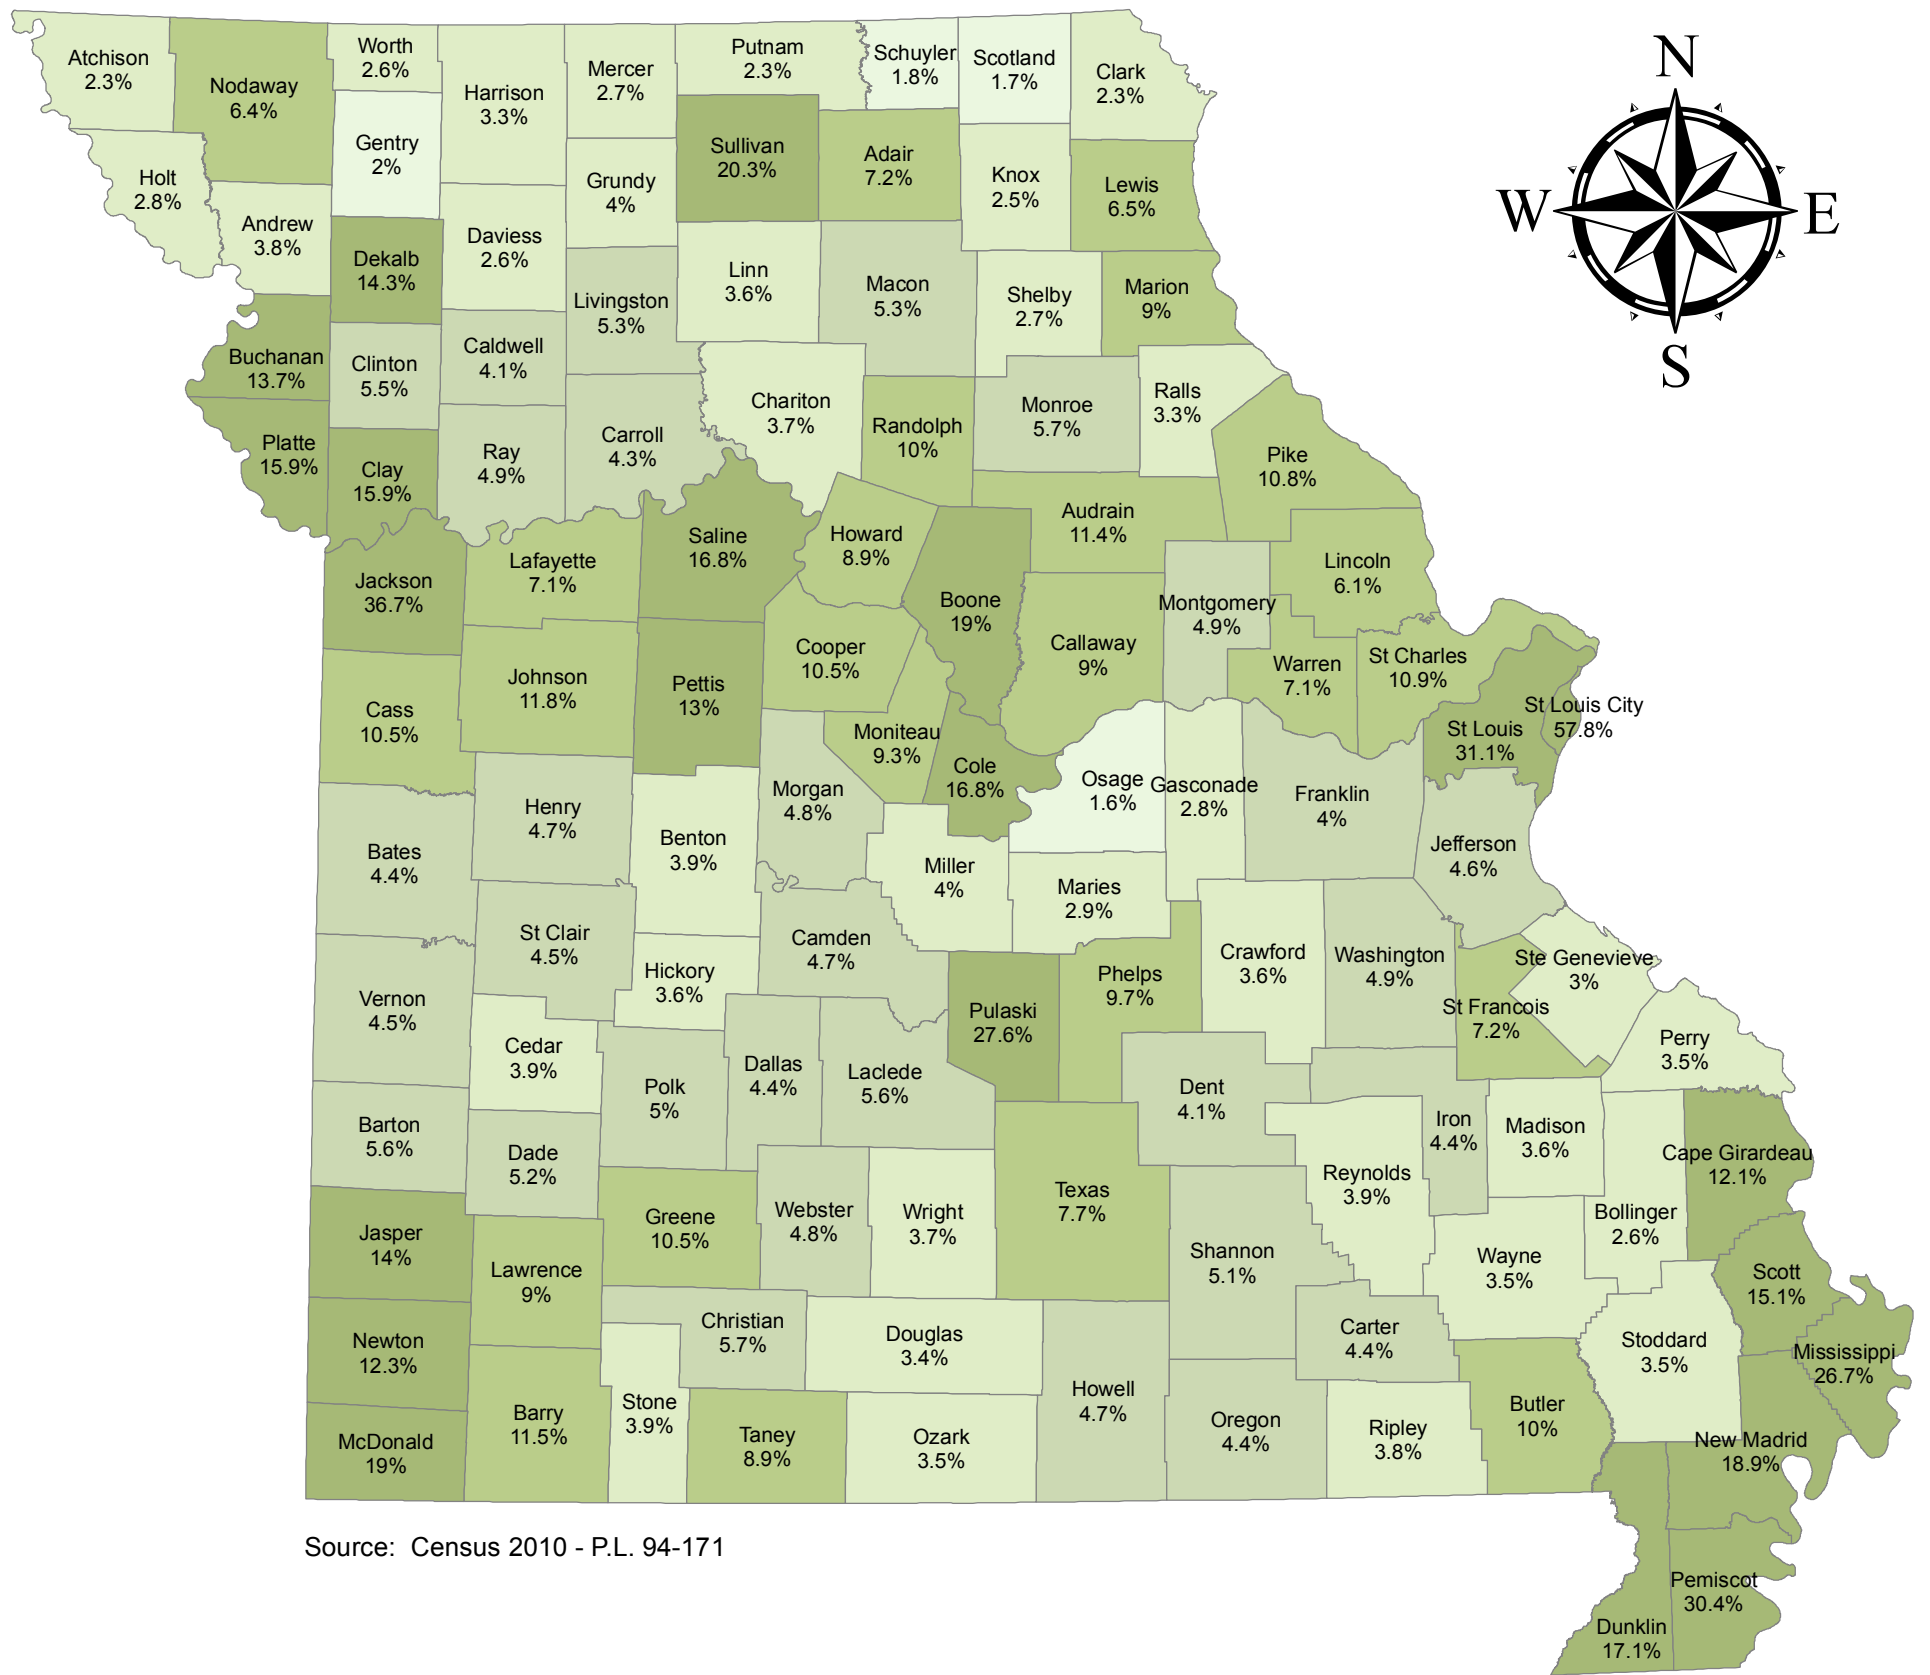

# Missouri

## Percent Total Minority County Population 2010

Source: Census 2010 - P.L. 94-171

### Legend

#### Total Minority Population 2010

- 0% to 2%
- 2.1% to 4%
- 4.1% to 6%
- 6.1% to 12%
- 12.1% to 60%

Prepared By Missouri Office of Administration  
Division of Budget and Planning 3/2/2011